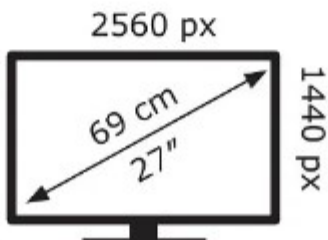

ENERG

MSI

Modern MD272QXF

21 kWh/1000h

ABCDEF**G**

34 kWh/1000h

2019/2011